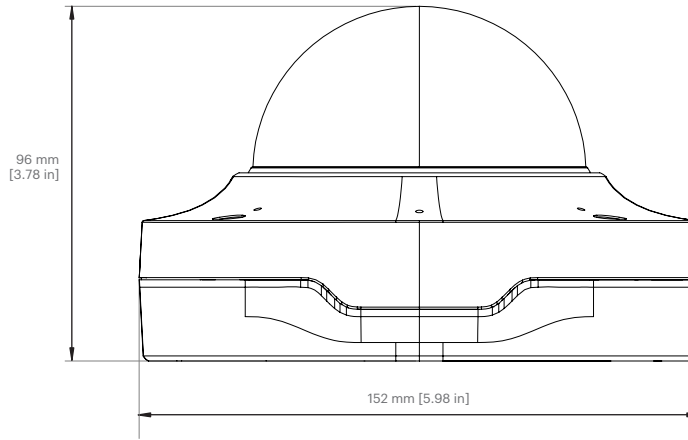

Temperature

Operating: -25C to +50C

Storage: -40C to +60C

Heater: 9.6W

Physical characteristics

Dimensions: 152x152x96mm

Weight: 1.2 kg

Body: Aluminum

Adjustment range: Pan, Tilt, Azimuth

EMC

EN 55032, EN 61000-3-2/-3, EN 55024,

EN 55035, EN 61000-6-1/-3, EN61000-6-2/-4,

FCC Part 15B, ICES-003 Issue 6

Safety

IEC60950-1, IEC62368-1, IEC60950-22,

UL/CSA60950-1, UL/CSA 62368-1,

UL E164374, NOM-019, IEC62471(IR LED)

Technical drawings

Dome, side view

Scale 1:2

Mounting bracket, top view

Scale 1:2

	Designation	Dimension (mm)	Dimension (inch)
A	Octagon	62.9 x 62.9 (88.9 diagonal)	2.47 x 2.47 (3.50 diagonal)
B	4" Square Box	85.5 x 85.5 (120.9 diagonal)	3.36 x 3.36 (4.76 diagonal)
C	Single Gang	84.1	3.31
D	Double Gang	84.1 x 46	3.31 x 1.81
E	EU Ceiling Box	70	2.76
F	EU Outlet Box	60	2.36