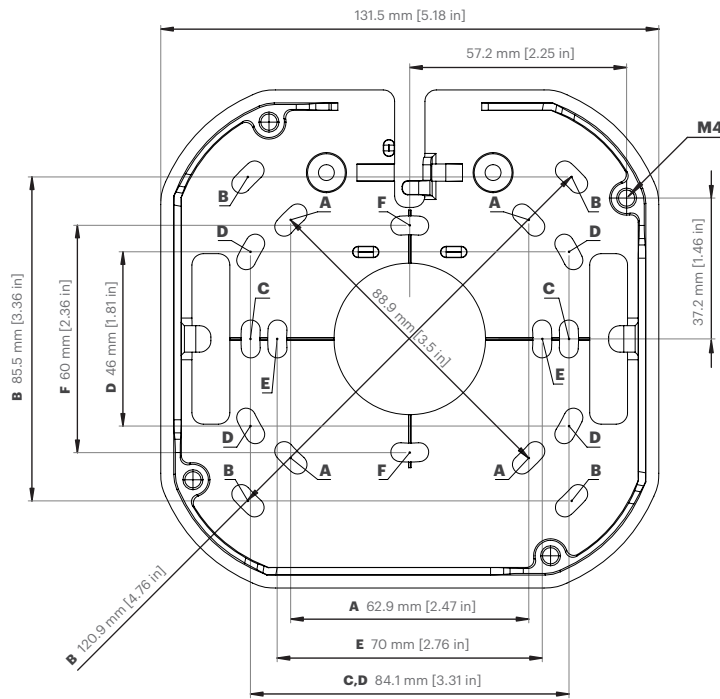

Temperature

Operating: -25C to +50C

Storage: -40C to +60C

Heater: 9.6W

Physical characteristics

Dimensions: 152x152x96mm

Weight: 1.2 kg

Body: Aluminum

Adjustment range: Pan, Tilt, Azimuth

EMC

EN 55032, EN 61000-3-2/-3, EN 55024,

EN 55035, EN 61000-6-1/-3, EN61000-6-2/-4,

FCC Part 15B, ICES-003 Issue 6

Safety

IEC60950-1, IEC62368-1, IEC60950-22,

UL/CSA60950-1, UL/CSA 62368-1,

UL E164374, NOM-019, IEC62471(IR LED)

Technical drawings

Dome, side view

Scale 1:2

Mounting bracket, top view

Scale 1:2

	Designation	Dimension (mm)	Dimension (inch)
A	Octagon	62.9 x 62.9 (88.9 diagonal)	2.47 x 2.47 (3.50 diagonal)
B	4" Square Box	85.5 x 85.5 (120.9 diagonal)	3.36 x 3.36 (4.76 diagonal)
C	Single Gang	84.1	3.31
D	Double Gang	84.1 x 46	3.31 x 1.81
E	EU Ceiling Box	70	2.76
F	EU Outlet Box	60	2.36