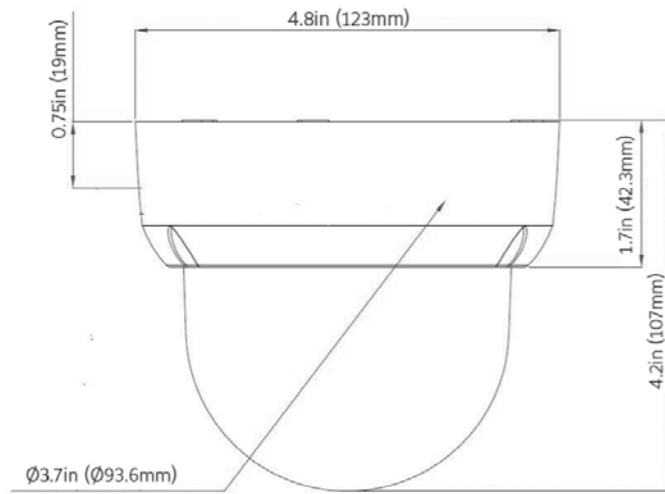

Ordering Information

Model	Description
TCCFS03D02XXX	3MP Indoor/Outdoor Dome IR 2.8-12mm. 32GB-512GB Internal Storage
TCCFS08D04XXX	8MP Indoor/Outdoor Dome IR 3.4-9mm. 32GB-512GB Internal Storage

Accessories

Model	Description
IFDRECMNT	Recessed Mount for Flex Mini-Domes (IFXX Series)
IFMDBWSMK	Illustra Flex Mini-Dome Smoked Vandal Bubble Assembly
ADC16MPCAPIW	Illustra compact mini-dome pendant cap, white, 3/4" NPT
ADLOMARM	Gooseneck Arm (White)
ADCDMCRNRO	Outside Corner Mount Adaptor (White)
ADCDMPOLE	Pole Mount Adaptor (White)

Accessories

Accessory Type	Image	Model Number	Description	Dimensions	Color
Mount		IFDRECMNT	Mini-Dome recessed mount	Ø7.76 x 1.61 in (Ø197 x 41 mm)	RAL 9003 Signal White
Bubble		IFMDBWSMK	Smoked bubble for use with Flex Mini-Domes	Ø4.8 x 4.2 in (Ø123 x 107 mm)	RAL 9003 Signal White (Trim)
Pendant Cap		ADC16MPCAPIW	Pendant Cap: Indoor/Outdoor, White/Black	Ø5.8 x 2.2 x 5.8 in (Ø148 x 55 x 147.4 mm)	RAL 9003 Signal White RAL 9017 Traffic Black
Gooseneck Arm		ADLOMARM	For use with Pendant Cap	4.4 x 8.78 x 4.4 in (112.5 x 222.9 x 112.5 mm)	RAL 9003 Signal White RAL 9017 Traffic Black
Outside Corner Mount Adapter		ADCDMCRNRO	For use with Pendant Cap and Gooseneck Arm, or directly to the camera back plate.	5.18 x 7.58 in (131.5 x 192.5 mm)	RAL 9003 Signal White
Pole Mount Adapter		ADCDMPOLE	For use with Pendant Cap and Gooseneck Arm, or directly to the camera back plate.	Wraps around pole	RAL 9003 Signal White