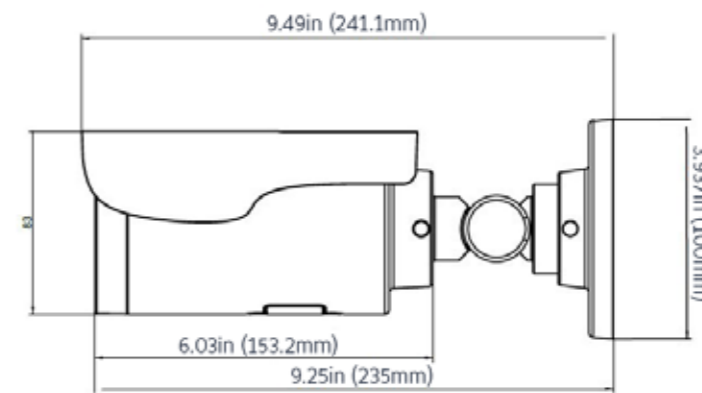

Network	
Ethernet Interface	10/100Base-T, RJ-45
Supported Protocols	TCP/IP, IPv4, IPv6, TCP, UDP, HTTP, FTP, DHCP, WS-Discovery, DNS, DDNS, RTP, RTCP, TLS, Unicast, Multicast, NTP, SMTP, WS-Security, IEEE 802.1x, PEAP, SSH, HTTPS, SOAP, WS-Addressing, CIFS, SNMP, UPNP, RTSP, LLDP
Configuration Management	
Web Browsers	IE9 and above, Firefox, Chrome, Safari
Security	Multiple user access levels, IP address filtering, user access log, IEEE 802.1x
Onboard Storage	
Card Support	Western Digital Purple SD with Realtime Health Monitoring
Pre-Alarm Recording	10 seconds
Recording Format	MKV (encrypted)
Playback	Via Tyco Cloud website or mobile app
Recording Trigger	Motion detection or recording schedule
Scheduled Uploading	Yes
Cloud Storage	
Scheduled/24x7	Record to cloud on any schedule at any resolution or bitrate
Motion Only	Record to cloud only when motion is detected
Bookmarks Only	Record to cloud only bookmarked video and share securely
Cold Storage	Cost effective recording of archival video 6 months or longer
Electrical	
Power Input	Power over Ethernet (PoE) IEEE 802.2af Type 1 Class 3; 24 VAC
Power Draw	15W
Physical	
Dimensions (RxH)	Ø3.05 x 9.25 in (Ø77.5 x 235 mm)
Weight	2.65lbs (1.2kg)
Housing Color	Signal White Pantone RAL 9003
Operating Temperature	-40°F to 122°F (-40°C to 50°C)
Humidity	Up to 90% non-condensing
Vandal Resistant	IK10
Outdoor Rating	IP68
Regulatory	
Safety	EN60950-1; IEC60950-1; CSA 22.2 No. 60950
Emissions	FCC Part 15 Class A; EN55032 Class A; AS/NZS; CISPR 32 Class A; ICES-003/NMB-003 Class A
Immunity	EN55024, EN50130-4
Environment	RoHS; WEEE