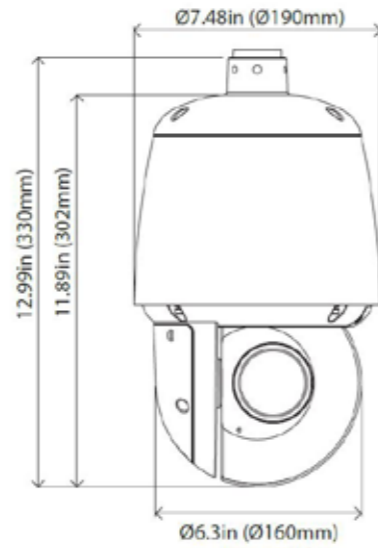

Accessories

Accessory Type	Image	Model Number	Description	Dimensions	Color
Recessed Mount		IFIRPTZWRECMT	Recessed mount for indoor or outdoor IR PTZ	Ø10.9 x 6.5 in (Ø276 x 166.1 mm)	RAL 9003 Signal White (Trim)
Ceiling Mount		IFIRPTZC2X2	Ceiling Mount Adapter Tile for use with IFIRPTZWRECMT	23.8 x 23.8 in (605 x 605 mm)	SHERWIN WILLIAMS 3HWT2-9002
Wall Mount		RHOSW	Short wall mount with end cap. For use with RHOWPA pole strap adapter and RHOWCA corner bracket adapter	With Dome Installed 14 x 9 x 11 in (366 x 218 x 282 mm)	RAL 9003 Signal White
Wall Mountt		RHOLW	Long wall mount with end cap	With Dome Installed 14 x 9 x 23 in (366 x 218 x 587 mm)	RAL 9003 Signal White
Over the Roof Mount		RHOTR	Affixes directly to vertical roof wall or parapet, positions dome away from wall	43 x 10 x 19 in (1098 x 243 x 473 mm)	RAL 9003 Signal White
Over the Roof Floor Mount		ROTRF	Enables RHOTR over-theroof mount to be installed on horizontal and vertical roof/parapet surfaces	15 x 10 x 10 in (369 x 240 x 240 mm)	RAL 9003 Signal White
Corner Bracket Adapter		RHOWCA	Enables long and short wall mounts (RHOSW and RHOLW) to affix to outside corners	7 x 8 x 5 in (185 x 210 x 125 mm)	RAL 9003 Signal White

Pole Strap Adapter		RHOWPA	Enables RHOSW and RHOLW to affix to outdoor corners	Straps Support: 5 x 3 x 1 in (138 x 79 x 27 mm) Pole Diameter: 2 to 38 in (53 to 951 mm)	RAL 9003 Signal White
Indoor Pendant Mount		RHOPN	Allows an outdoor dome housing to be suspended from an outdoor ceiling or horizontal surface	4.5 x 5 x 5 in (115 x 120 x 120 mm)	RAL 9003 Signal White
End Cap Assembly		ROENDC	Indoor/outdoor head adapter mount	3 x 4 x 8 in (64 x 103 x 194 mm)	RAL 9003 Signal White

Ordering Information

Model	Description
TCCFS02P05XXX	2MP Indoor/Outdoor PTZ No IR 30X Zoom. 32GB-512GB Internal Storage

Accessories

Model	Description
IFIRPTZWRECMT	Illustra Flex IR 30x PTZ indoor / outdoor recessed mount
IFIRPTZC2X2	Illustra Flex IR 30x PTZ 2X2 Ceiling Mount Adapter Plate
RHOSW	illustra / Ultra PTZ Wall MountShort 11"
RHOLW	illustra / Ultra PTZ Wall Mount Long 23"
RHOTR	illustra / Ultra PTZ Over Roof Mount
ROTRF	Floor Adapter for RHOTR PTZ mount
RHOWCA	PTZ Corner adaptor, used with RHOxW
ROENDC	End Cap for RHOxW, Spare
IPTZPOEBT60	illustra Flex IR 30x PTZ, 1PORT BT INJECTOR 60W
ADSPOT	Power Supply, 1 O/P, 120/240V to 24V, NEMA 4