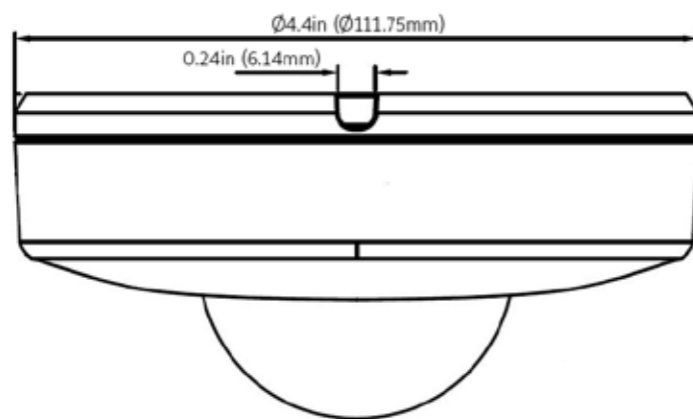

Network	
Ethernet Interface	10/100Base-T, RJ-45
Supported Protocols	TCP/IP, IPv4, IPv6, TCP, UDP, HTTP, FTP, DHCP, WS-Discovery, DNS, DDNS, RTP, RTCP, RTSP, TLS, Unicast, Multicast, NTP, ICMP, IGMP, SMTP, WS-Security, IEEE 802.1x, PEAP, EAP-TLS, EAPoL, SSH, HTTPS, SOAP, WSAddressing, CIFS, SNMP, UPNP, RTSP, LLDP
Configuration Management	
Web Browsers	Internet Explorer 8.0 or above, Firefox, Safari, Chrome
Security	One-Click Security Hardening, User Access Log, Validate Complex Credentials, Disabling Unused Protocols IEEE 802.1x including: PEAP, EAP-TLS, EAPoL
Onboard Storage	
Card Support	Western Digital Purple SD with Realtime Health Monitoring
Pre-Alarm Recording	10 seconds
Recording Format	MKV (encrypted)
Playback	Via Tyco Cloud website or mobile app
Recording Trigger	Motion detection or recording schedule
Scheduled Uploading	Yes
Cloud Storage	
Scheduled/24x7	Record to cloud on any schedule at any resolution or bitrate
Motion Only	Record to cloud only when motion is detected
Bookmarks Only	Record to cloud only bookmarked video and share securely
Cold Storage	Cost effective recording of archival video 6 months or longer
Electrical	
Power Input	Power over Ethernet (PoE) IEEE 802.3af Type 1 Class 2
Power Draw	6W
Physical	
Dimensions (RxH)	4.3 x 2in (110 x 52mm)
Weight	1.1lbs (0.5kg)
Housing Color	Signal White Pantone RAL 9003
Operating Temperature	-40°F to 122°F (-40°C to 50°C)
Humidity	Up to 90% non-condensing
Vandal Resistant	IK10
Outdoor Rating	IP67
Regulatory	
Safety	EN60950-1; IEC 60950-1; CSA 22.2 No. 60950
Emissions	FCC Part 15 Class A; EN55032 Class A; AS/NZS CISPR 32 Class A; ICES-003/NMB-003 Class A
Immunity	EN55024; EN50130-4
Environment	RoHS; WEEE

Accessories

Accessory Type	Image	Model Number	Description	Dimensions	Color
Pendant Cap		ADC16MPCAPIW	Pendant Cap: Indoor/Outdoor, White/Black	Ø5.8 x 2.2 x 5.8 in (Ø148 x 55 x 147.4 mm)	RAL 9003 Signal White RAL 9017 Traffic Black
Gooseneck Arm		ADLOMARM	For use with Pendant Cap	4.4 x 8.78 x 4.4 in (112.5 x 222.9 x 112.5 mm)	RAL 9003 Signal White RAL 9017 Traffic Black
Outside Corner Mount Adapter		ADCDMCRNRO	For use with Pendant Cap and Gooseneck Arm, or directly to the camera back plate.	5.18 x 7.58 in (131.5 x 192.5 mm)	RAL 9003 Signal White
Pole Mount Adapter		ADCDMPOLE	For use with Pendant Cap and Gooseneck Arm, or directly to the camera back plate.	Wraps around pole	RAL 9003 Signal White

Ordering Information

Model	Description
TCCFS03C01XXX	3MP Indoor/Outdoor Dome No IR 2.8mm. 32GB-512GB Internal Storage

Accessories

Model	Description
ADC16MPCAPIW	ADC16MPCAPIW Illustra compact mini-dome pendant cap, white, 3/4" NPT
ADLOMARM	Gooseneck Arm (White)
ADCDMCRNRO	Outside Corner Mount Adaptor (White)
ADCDMPOLE	Pole Mount Adaptor (White)